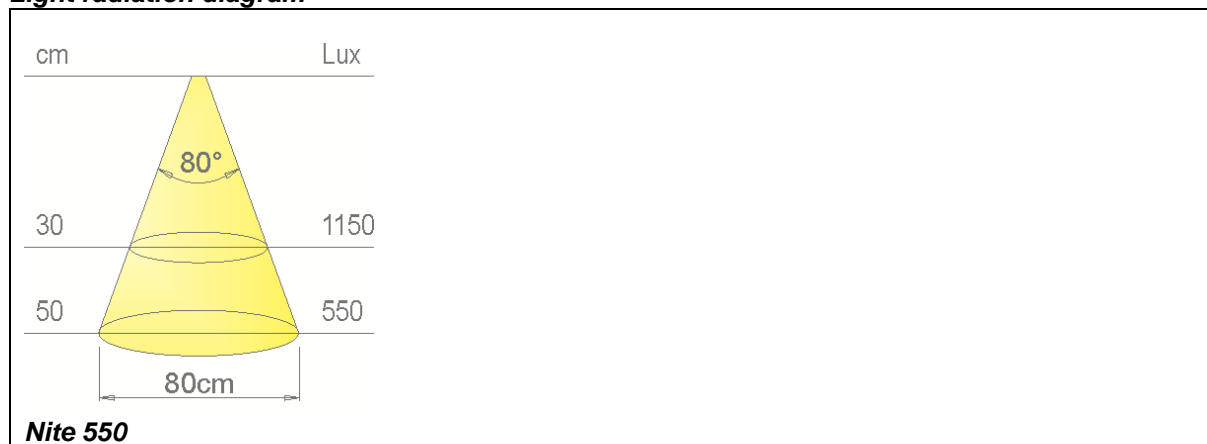

Markings	IP44
Total weight (kg)	N/A
Packaging size (WxDxH)	N/A
Other:	

Light radiation diagram

Energy label	
Care instructions	The product is wiped clean with a damp cloth. Do not use strong detergent.
Packaging material	Corrugated cardboard
Recycling instructions	Device is subject to the European Community directives 2002/96/CE and 2003/108/CE and shall be handed in at a waste deposit center

Mounting instruction