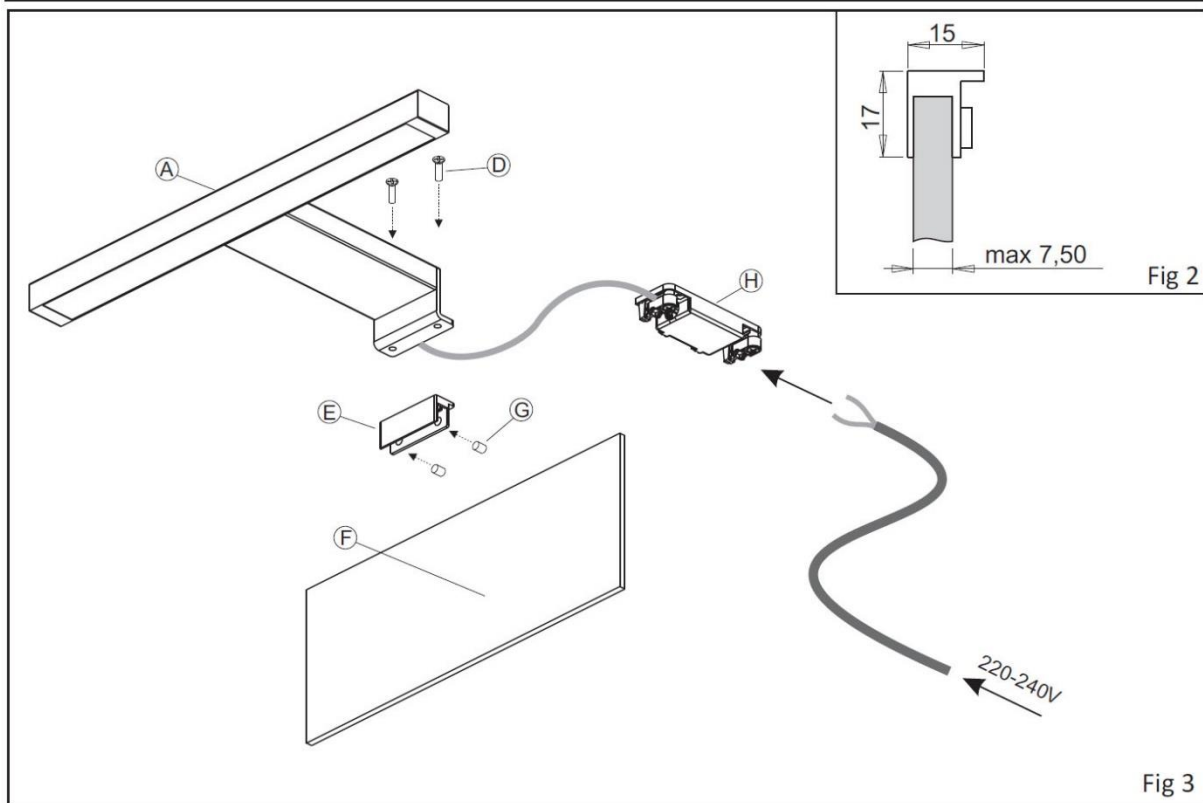

Mounting instructions

Article number (will be added by Beslag Design):

975014 / 975015

Produced by KG	Date 2017-10-23	Replaces -	Valid from 2017-10-23

Company information