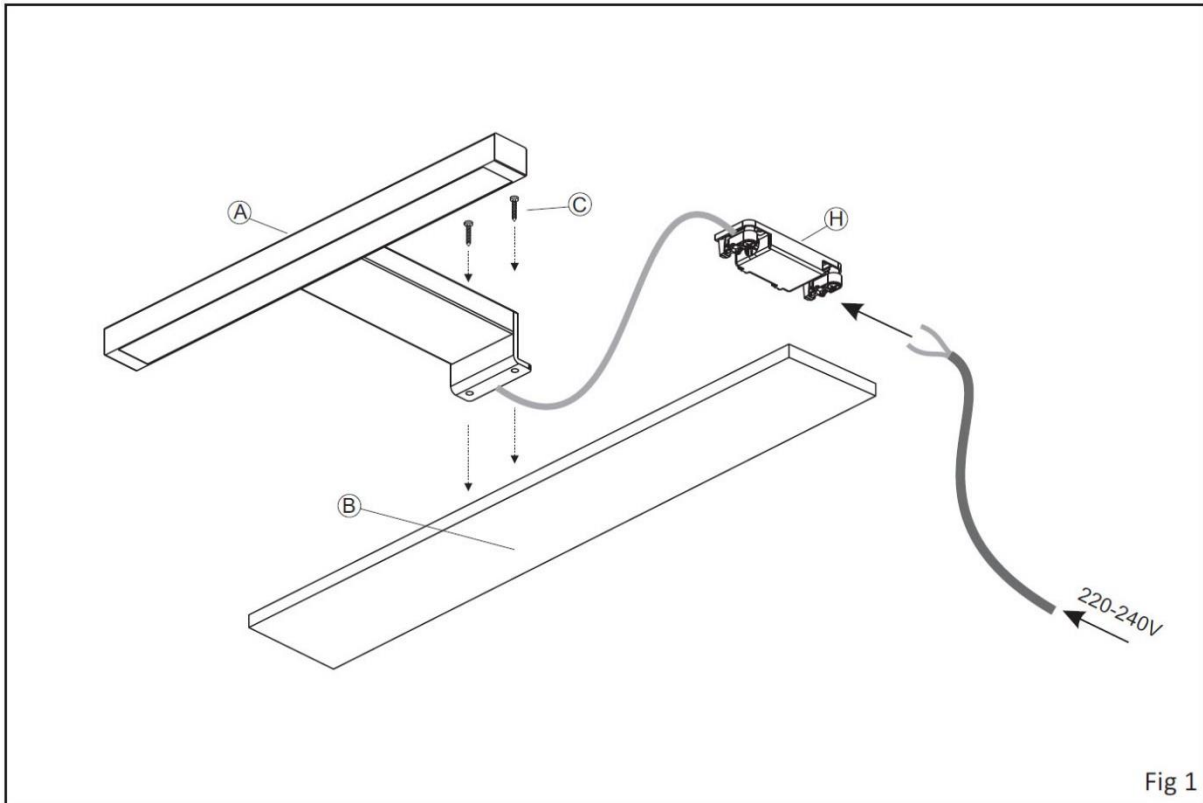

Mounting instructions

Article number (will be added by Beslag Design):

975014 / 975015

Produced by KG	Date 2017-10-23	Replaces -	Valid from 2017-10-23

Company information