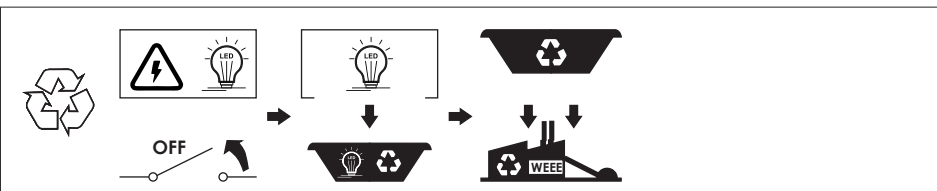

IO-S

IO-S

IO-S

IO-S

IO-S

IO-S

LIGHT			
		ON x1	
		DIMMER LIGHT x1 5%~100%	
		OFF x1	
		CCT SELECTOR x3	
		REVERSE MODE x3	

DEFOG			
		ON x1	
		OFF x1	