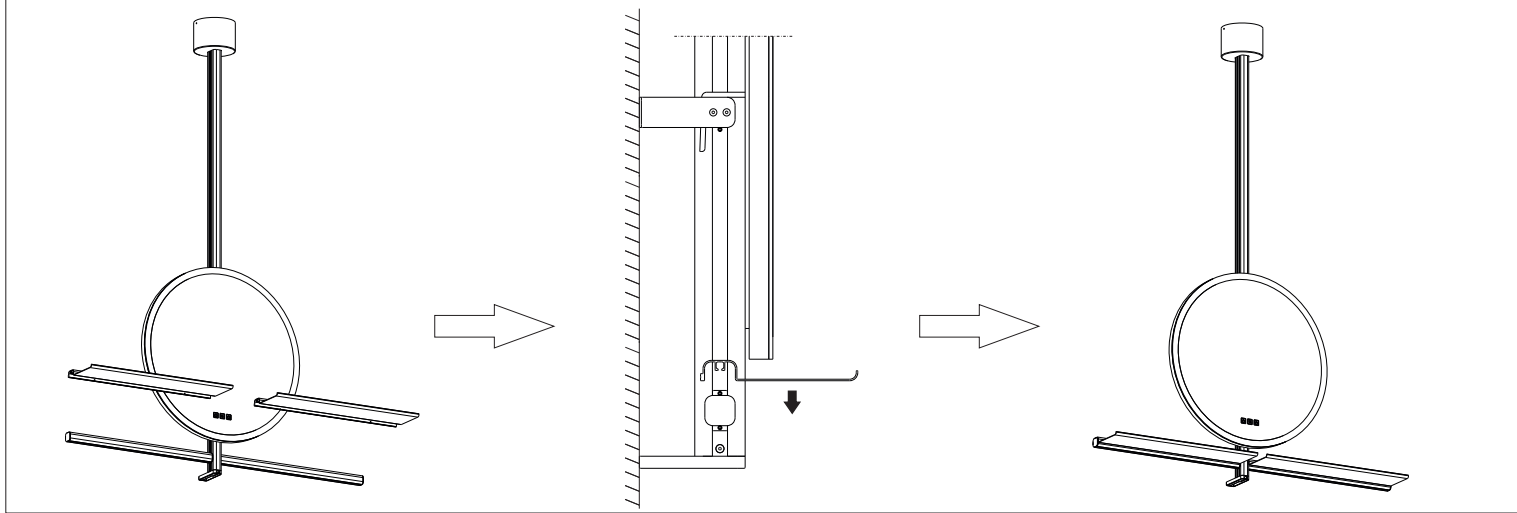

IO-S

IO-S

IO-S

IO-S

IO-S

IO-S

LIGHT			
		ON x1	
		DIMMER LIGHT x1 5%~100%	
		OFF x1	
		CCT SELECTOR x3	
		REVERSE MODE x3	

DEFOG			
		ON x1	
		OFF x1	