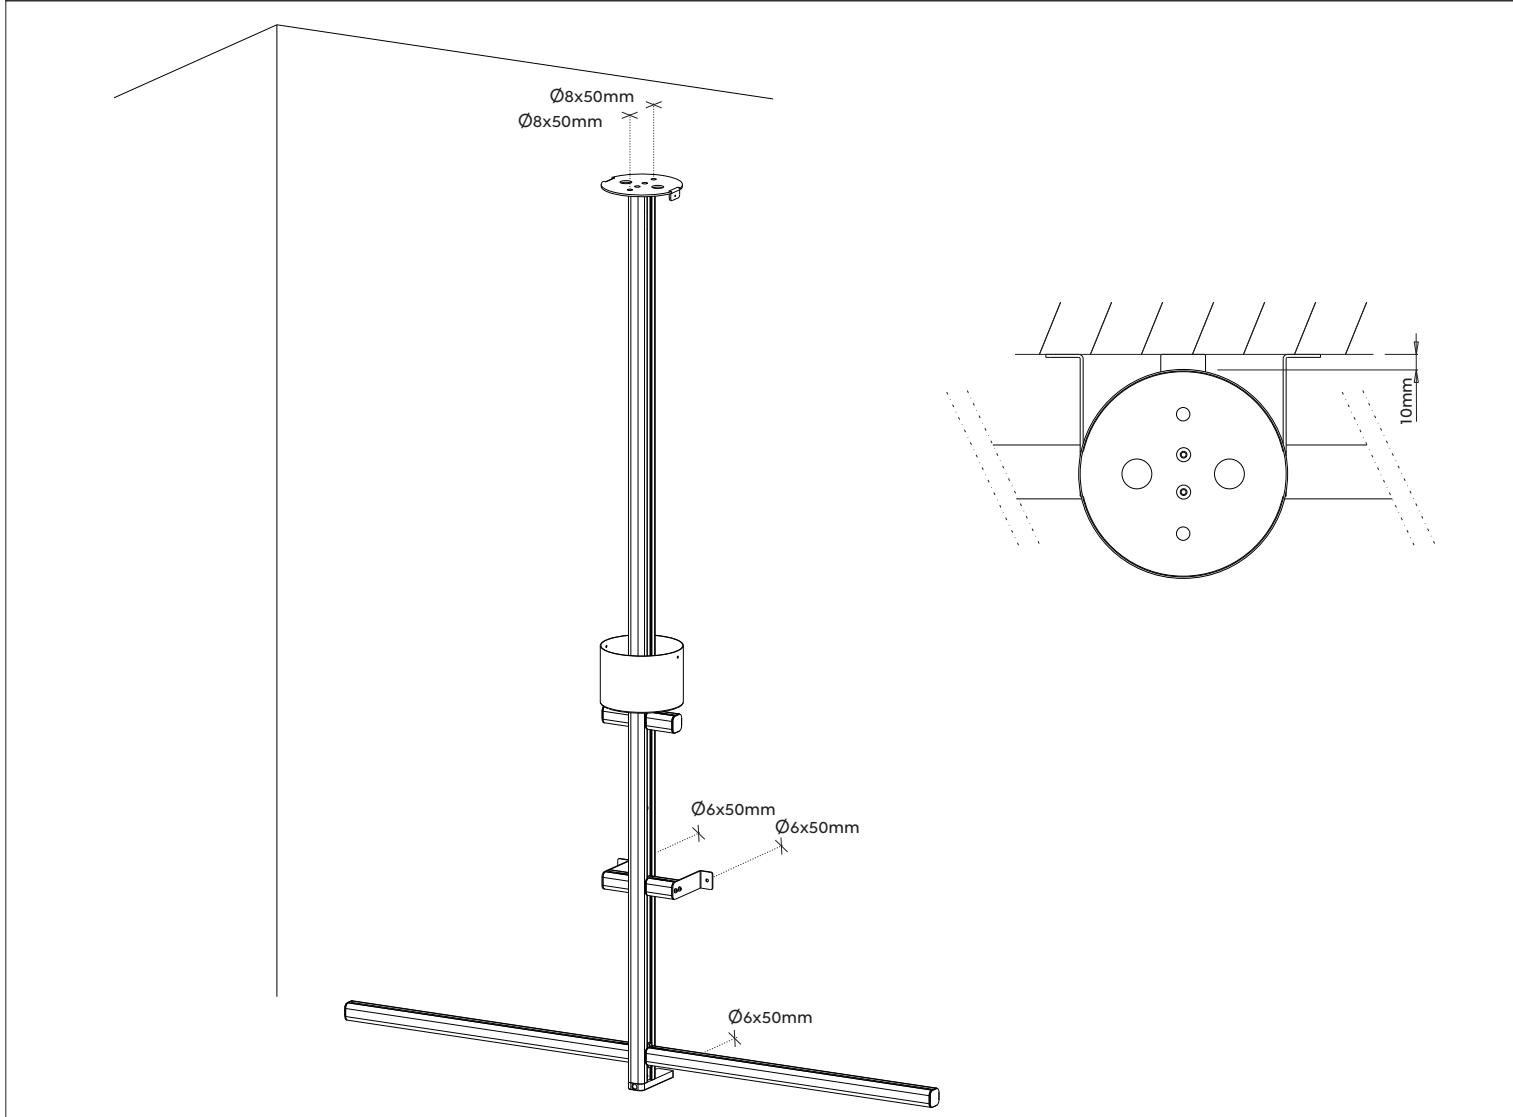

IO-S

IO-S

IO-S

IO-S

IO-S

IO-S

LIGHT			
		ON x1	
		DIMMER LIGHT x1 5%~100%	
		OFF x1	
		CCT SELECTOR x3	
		REVERSE MODE x3	

DEFOG			
		ON x1	
		OFF x1	