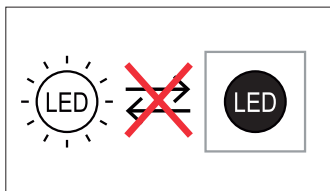

IO-S

IO-S

IO-S

IO-S

IO-S

IO-S

LIGHT			
		ON x1	
		DIMMER LIGHT x1 5%~100%	
		OFF x1	
		CCT SELECTOR x3	
		REVERSE MODE x3	

DEFOG			
		ON x1	
		OFF x1	