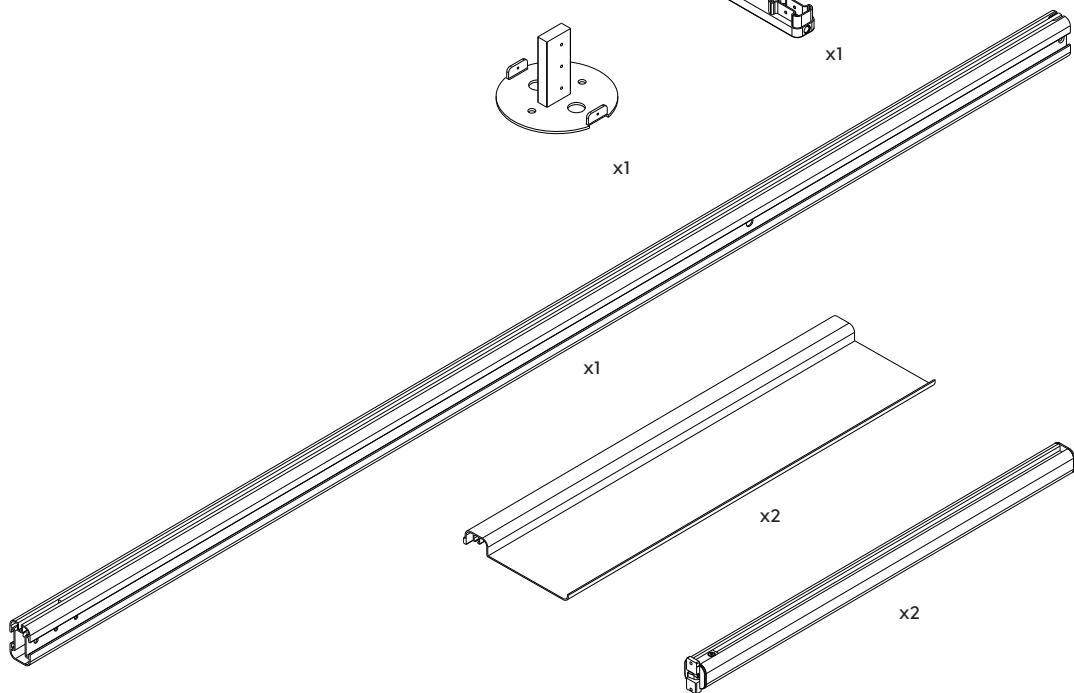

IO-S

IO-S

IO-S

IO-S

IO-S

IO-S

LIGHT			
		ON x1	
		DIMMER LIGHT x1 5%~100%	
		OFF x1	
		CCT SELECTOR x3	
		REVERSE MODE x3	

DEFOG			
		ON x1	
		OFF x1	