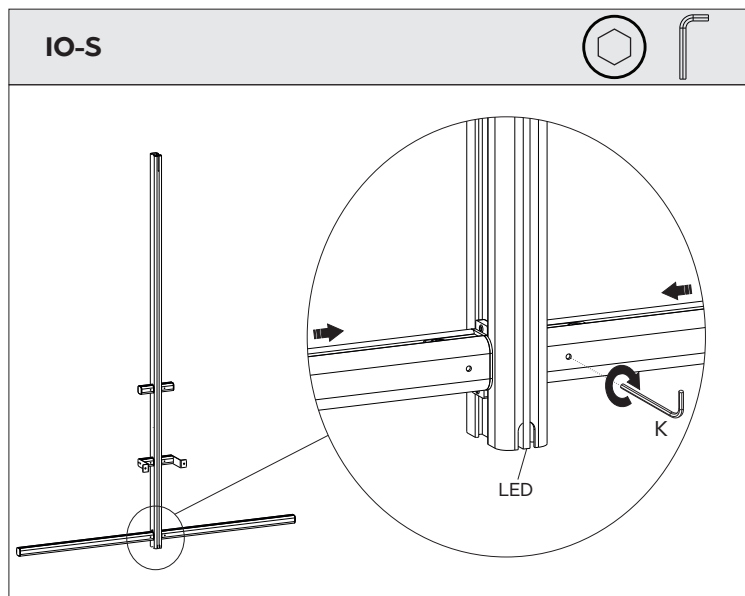

IO-S

IO-S

IO-S

IO-S

IO-S

IO-S

LIGHT			
		ON x1	
		DIMMER LIGHT x1 5%~100%	
		OFF x1	
		CCT SELECTOR x3	
		REVERSE MODE x3	

DEFOG			
		ON x1	
		OFF x1	