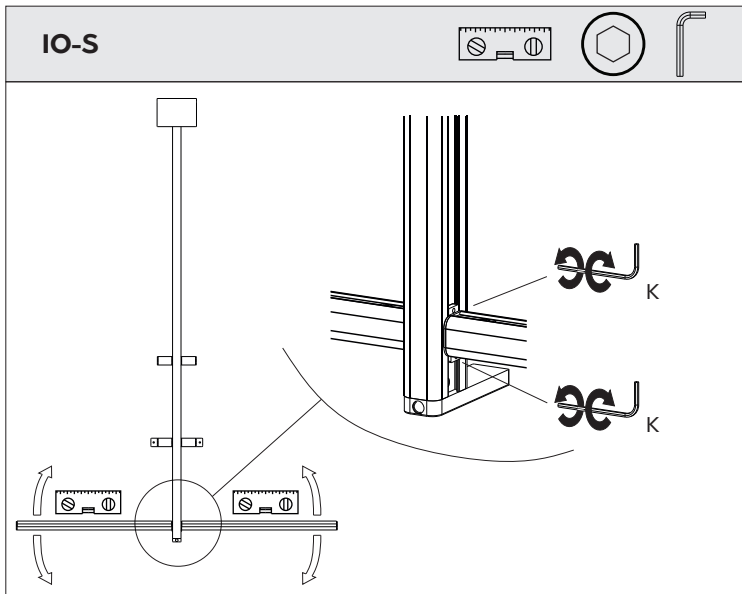

IO-S

IO-S

IO-S

IO-S

IO-S

IO-S

LIGHT			
		ON x1	
		DIMMER LIGHT x1 5%~100%	
		OFF x1	
		CCT SELECTOR x3	
		REVERSE MODE x3	

DEFOG			
		ON x1	
		OFF x1	