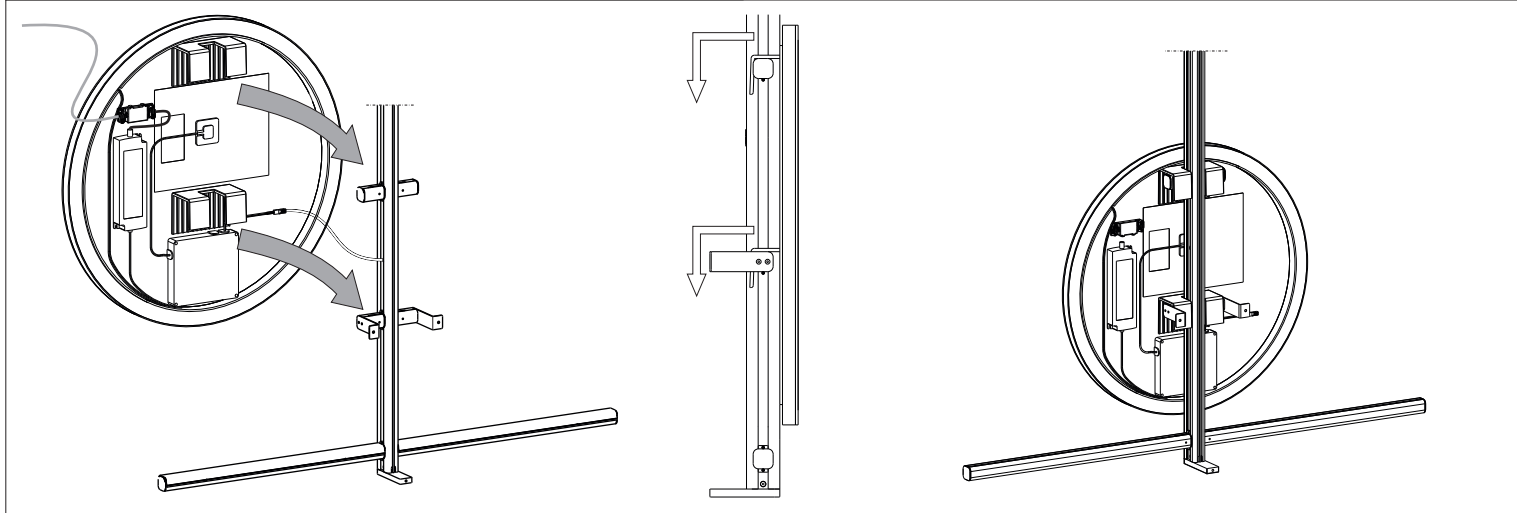

IO-S

IO-S

IO-S

IO-S

IO-S

IO-S

LIGHT			
		ON x1	
		DIMMER LIGHT x1 5%~100%	
		OFF x1	
		CCT SELECTOR x3	
		REVERSE MODE x3	

DEFOG			
		ON x1	
		OFF x1	