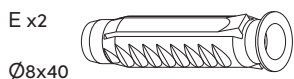

IO-S

IO-S

IO-S

IO-S

IO-S

IO-S

LIGHT			
		ON x1	
		DIMMER LIGHT x1 5%~100%	
		OFF x1	
		CCT SELECTOR x3	
		REVERSE MODE x3	

DEFOG			
		ON x1	
		OFF x1	