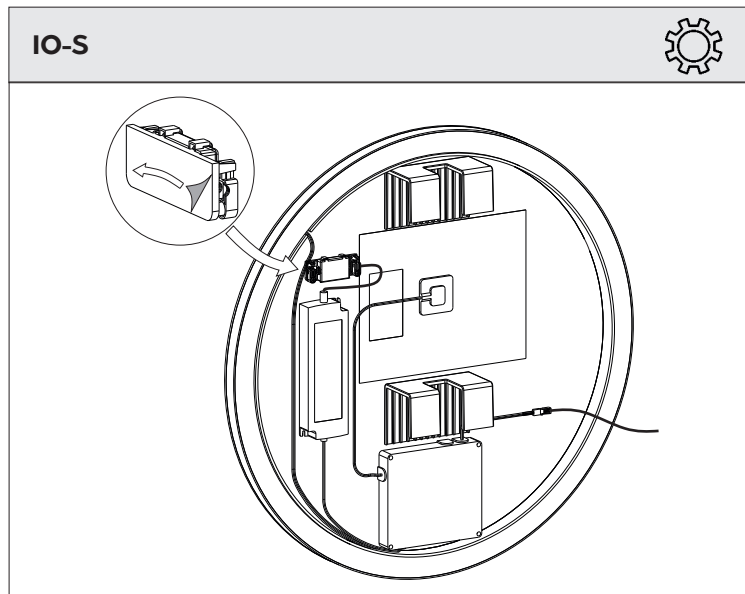

IO-S

IO-S

IO-S

IO-S

IO-S

IO-S

LIGHT			
		ON x1	
		DIMMER LIGHT x1 5%~100%	
		OFF x1	
		CCT SELECTOR x3	
		REVERSE MODE x3	

DEFOG			
		ON x1	
		OFF x1	