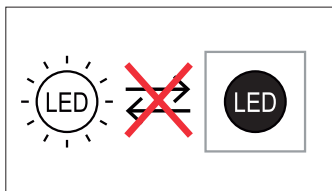

IO-S

IO-S

IO-S

IO-S

IO-S

IO-S

LIGHT			
		ON x1	
		DIMMER LIGHT x1 5%~100%	
		OFF x1	
		CCT SELECTOR x3	
		REVERSE MODE x3	

DEFOG			
		ON x1	
		OFF x1	