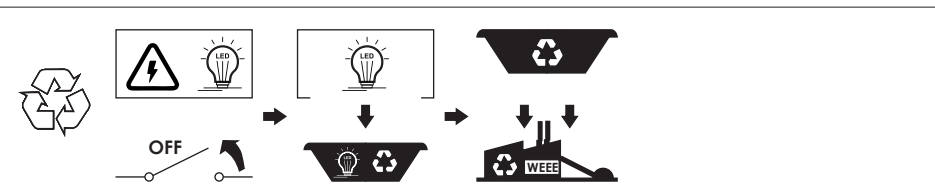

IO-S

IO-S

IO-S

IO-S

IO-S

IO-S

LIGHT			
		ON x1	
		DIMMER LIGHT x1 5%~100%	
		OFF x1	
		CCT SELECTOR x3	
		REVERSE MODE x3	

DEFOG			
		ON x1	
		OFF x1	