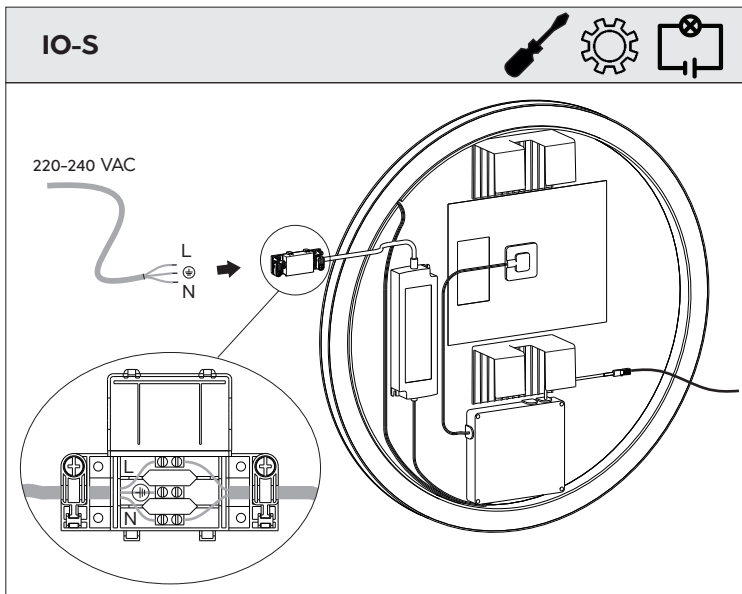

IO-S

IO-S

IO-S

IO-S

IO-S

IO-S

LIGHT			
		ON x1	
		DIMMER LIGHT x1 5%~100%	
		OFF x1	
		CCT SELECTOR x3	
		REVERSE MODE x3	

DEFOG			
		ON x1	
		OFF x1	