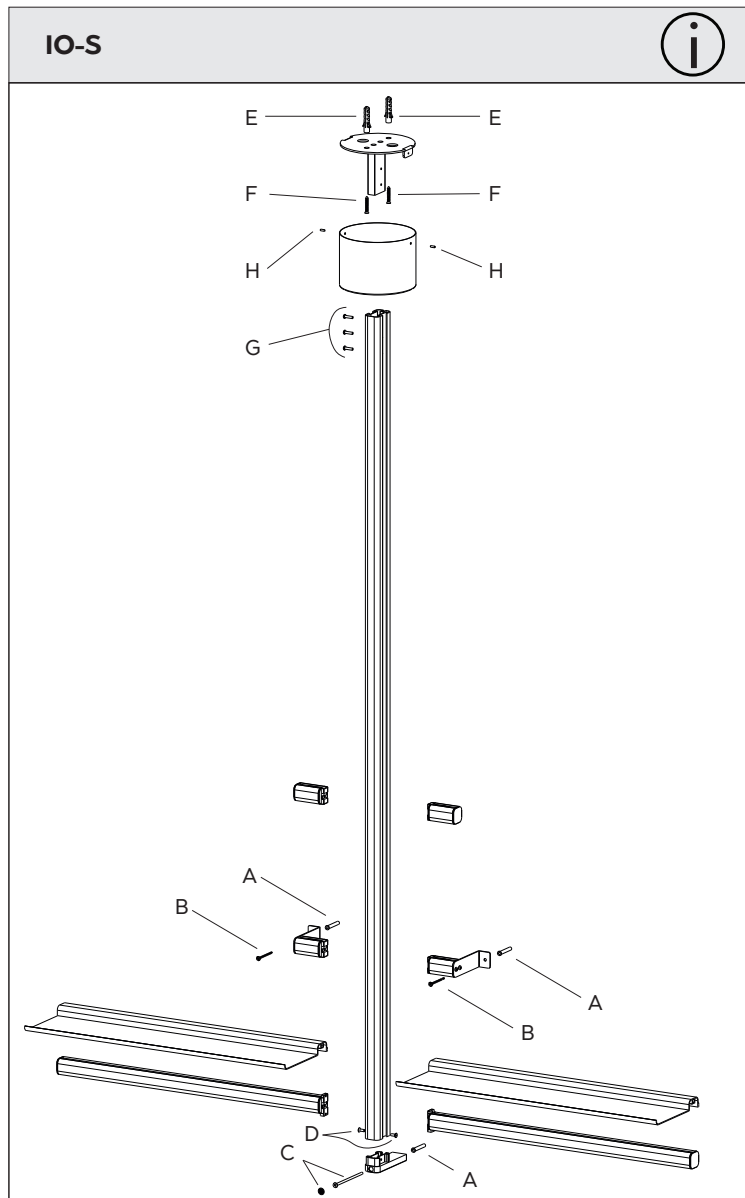

IO-S

IO-S

IO-S

IO-S

IO-S

IO-S

LIGHT			
		ON x1	
		DIMMER LIGHT x1 5%~100%	
		OFF x1	
		CCT SELECTOR x3	
		REVERSE MODE x3	

DEFOG			
		ON x1	
		OFF x1	