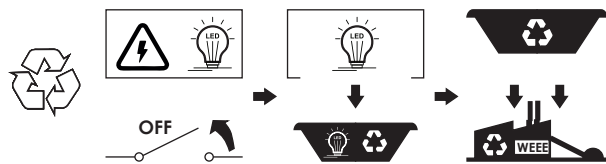

IO-S

IO-S

IO-S

IO-S

IO-S

IO-S

LIGHT			
		ON x1	
		DIMMER LIGHT x1 5%~100%	
		OFF x1	
		CCT SELECTOR x3	
		REVERSE MODE x3	

DEFOG			
		ON x1	
		OFF x1	