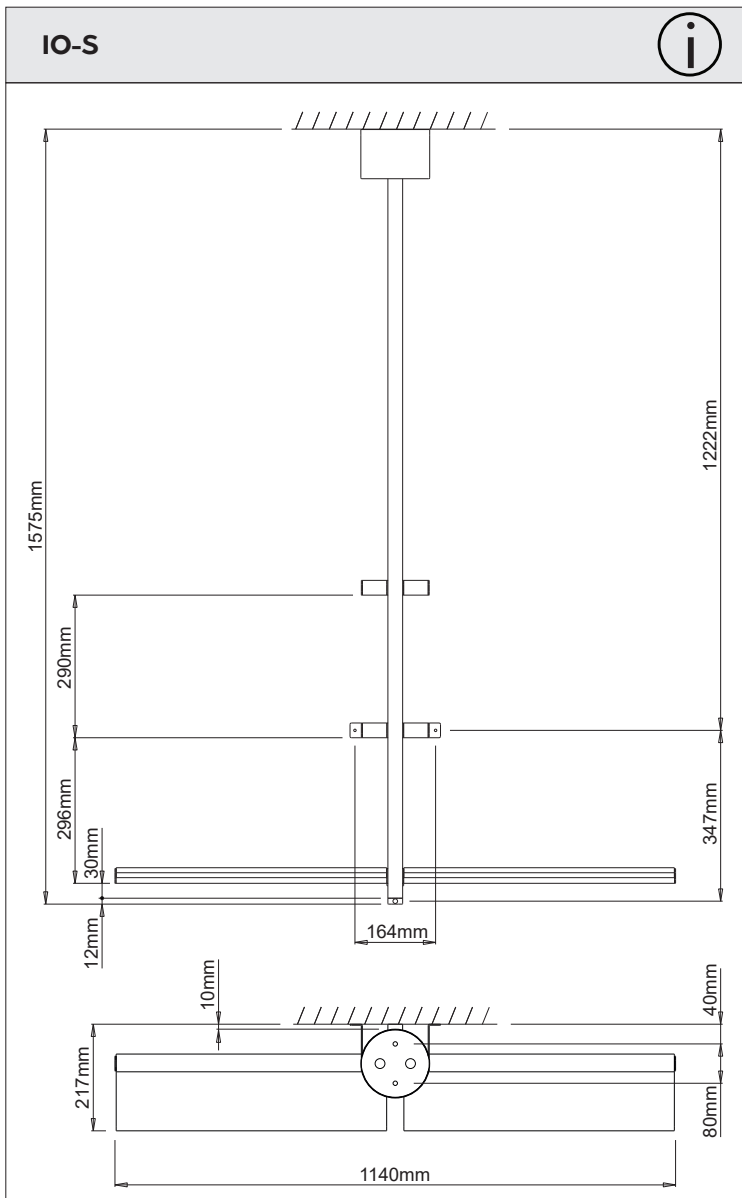

IO-S

IO-S

IO-S

IO-S

IO-S

IO-S

LIGHT			
		ON x1	
		DIMMER LIGHT x1 5%~100%	
		OFF x1	
		CCT SELECTOR x3	
		REVERSE MODE x3	

DEFOG			
		ON x1	
		OFF x1	