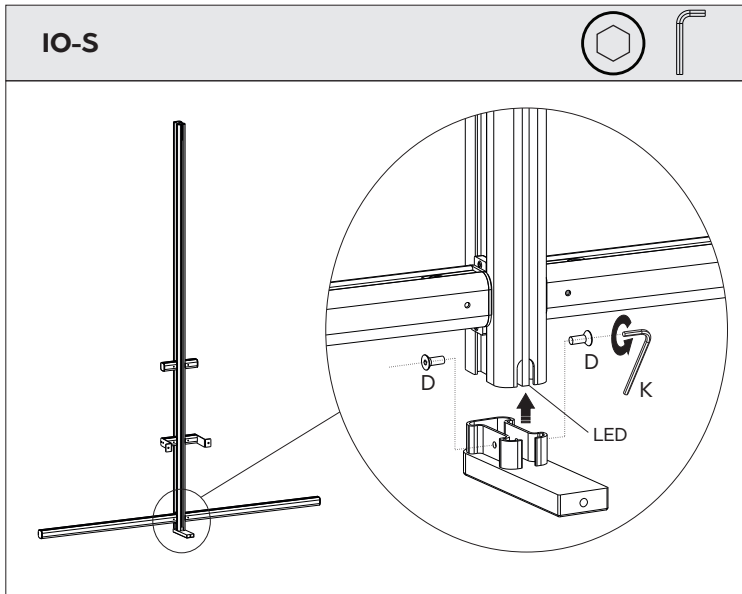

IO-S

IO-S

IO-S

IO-S

IO-S

IO-S

LIGHT			
		ON x1	
		DIMMER LIGHT x1 5%~100%	
		OFF x1	
		CCT SELECTOR x3	
		REVERSE MODE x3	

DEFOG			
		ON x1	
		OFF x1	