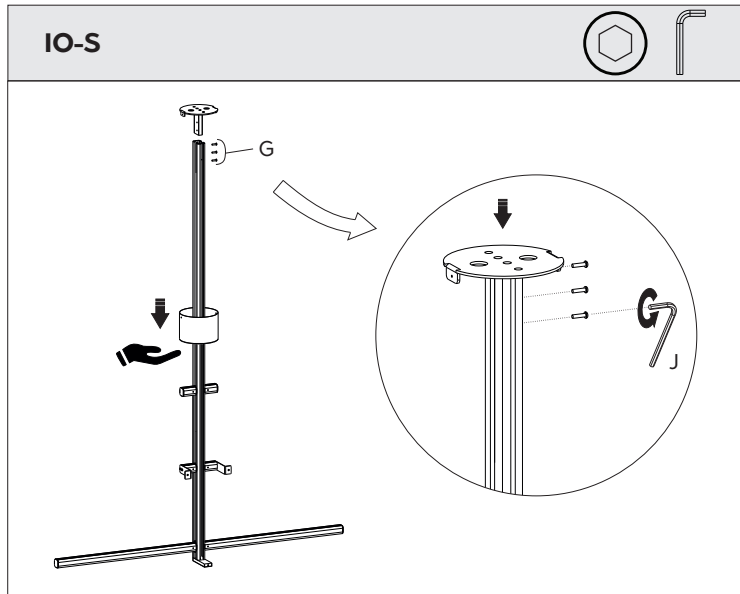

IO-S

IO-S

IO-S

IO-S

IO-S

IO-S

LIGHT			
		ON x1	
		DIMMER LIGHT x1 5%~100%	
		OFF x1	
		CCT SELECTOR x3	
		REVERSE MODE x3	

DEFOG			
		ON x1	
		OFF x1	