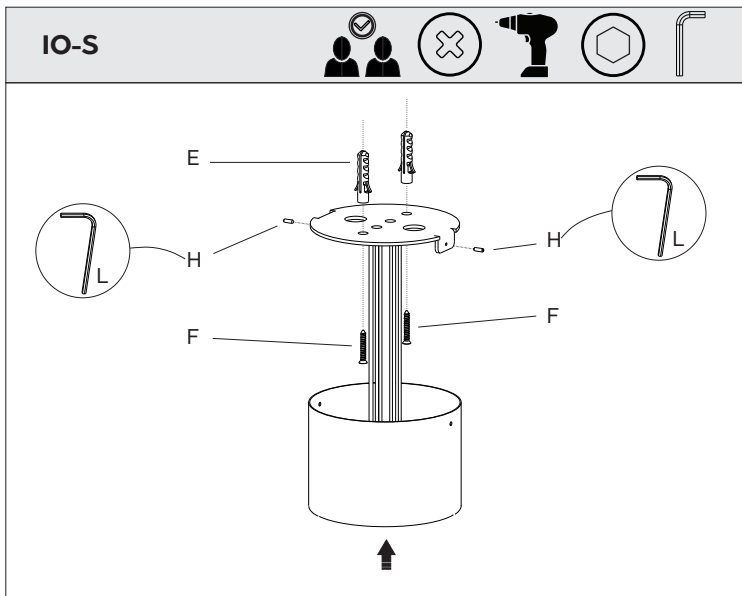

IO-S

IO-S

IO-S

IO-S

IO-S

IO-S

LIGHT			
		ON x1	
		DIMMER LIGHT x1 5%~100%	
		OFF x1	
		CCT SELECTOR x3	
		REVERSE MODE x3	

DEFOG			
		ON x1	
		OFF x1	