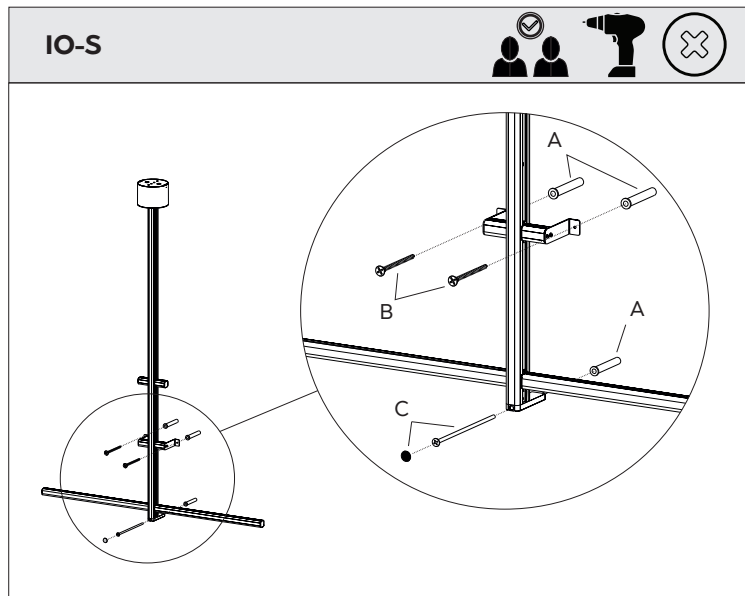

IO-S

IO-S

IO-S

IO-S

IO-S

IO-S

LIGHT			
		ON x1	
		DIMMER LIGHT x1 5%~100%	
		OFF x1	
		CCT SELECTOR x3	
		REVERSE MODE x3	

DEFOG			
		ON x1	
		OFF x1	