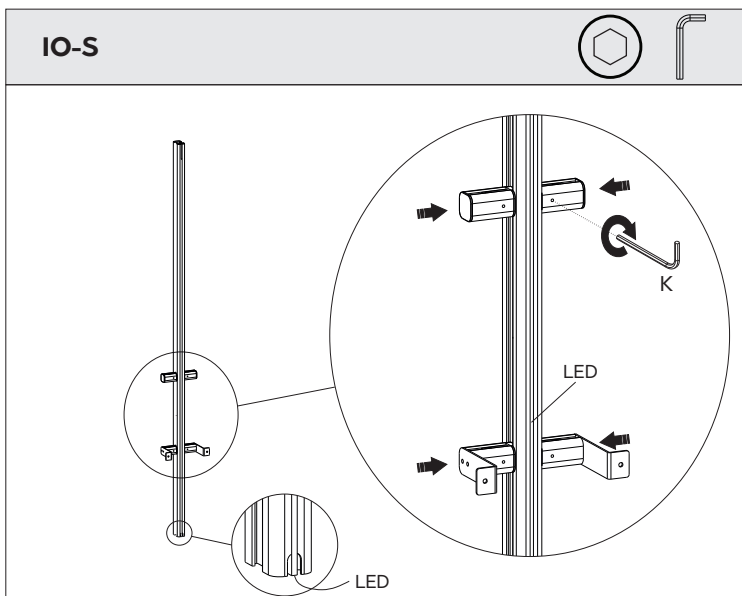

IO-S

IO-S

IO-S

IO-S

IO-S

IO-S

LIGHT			
		ON x1	
		DIMMER LIGHT x1 5%~100%	
		OFF x1	
		CCT SELECTOR x3	
		REVERSE MODE x3	

DEFOG			
		ON x1	
		OFF x1	