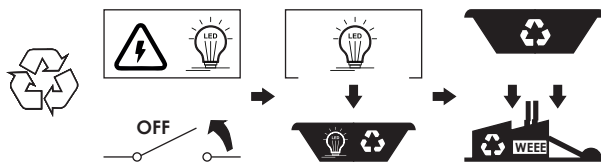

IO-S

IO-S

IO-S

IO-S

IO-S

IO-S

LIGHT			
		ON x1	
		DIMMER LIGHT x1 5%~100%	
		OFF x1	
		CCT SELECTOR x3	
		REVERSE MODE x3	

DEFOG			
		ON x1	
		OFF x1	