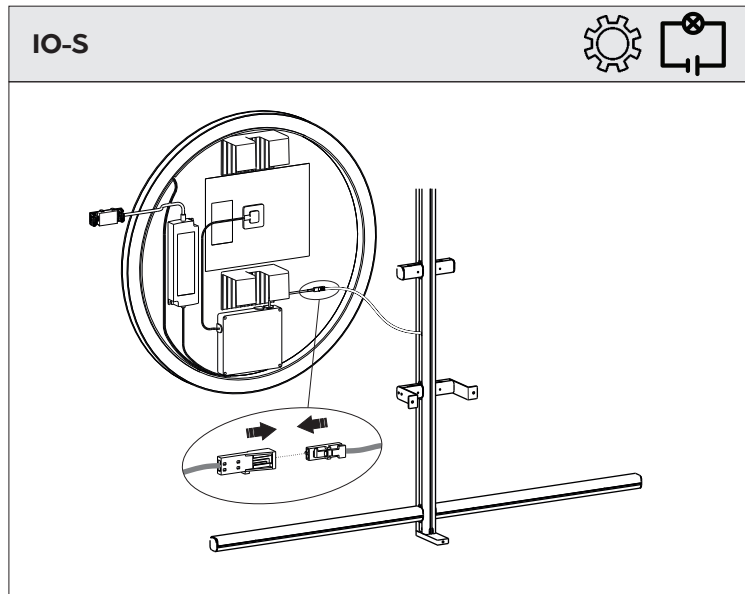

IO-S

IO-S

IO-S

IO-S

IO-S

IO-S

LIGHT			
		ON x1	
		DIMMER LIGHT x1 5%~100%	
		OFF x1	
		CCT SELECTOR x3	
		REVERSE MODE x3	

DEFOG			
		ON x1	
		OFF x1	