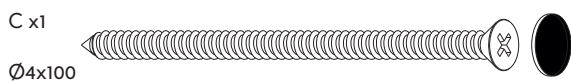

IO-S

IO-S

IO-S

IO-S

IO-S

IO-S

LIGHT			
		ON x1	
		DIMMER LIGHT x1 5%~100%	
		OFF x1	
		CCT SELECTOR x3	
		REVERSE MODE x3	

DEFOG			
		ON x1	
		OFF x1	